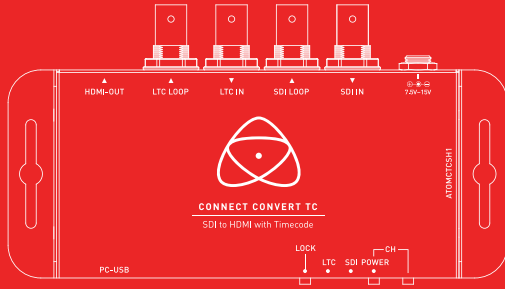

# CONNECT CONVERT TC SDI TO HDMI

Turn affordable TVs into precision scopes, converting SDI to HDMI while embedding & overlaying LTC timecode and Audio VU meters (up to 8 Ch).

**€498**  
EX TAX

Included  
Mounting Ears

## Input

- HDMI
- SDI 12G/6G
- SDI 3G
- SD/HD-SDI
- BNC (REF)
- LTC
- Analog Video
- Stereo Minijack
- Fiber

## Processing / Physical

- Scale to HDp60
- Sync
- Embed Timecode
- i>p Conversion
- Lockable HDMI