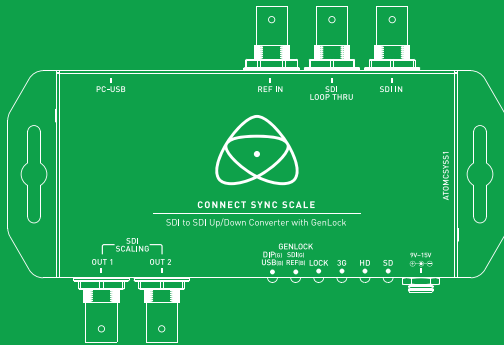

#ATOMCSYSS1

CONNECT SYNC SCALE

SDI TO SDI

SDI to SDI converter with up-down SD/HD conversion, frame rate conversion, frame synchronizer built-in and external synchronization connections.

€398
EX TAX

Included
Mounting Ears

Input

- HDMI
- SDI 12G/6G
- SDI 3G
- SD/HD-SDI
- BNC (REF)
- LTC
- Analog Video
- Stereo Minijack
- Fiber

Processing / Physical

- Scale to HDp60
- Sync
- Embed Timecode
- i>p Conversion
- Lockable HDMI

Output

- HDMI
- SDI 12G/6G
- SDI 3G
- SD/HD-SDI
- BNC (REF)
- LTC
- Analog Video
- Stereo Minijack
- Fiber