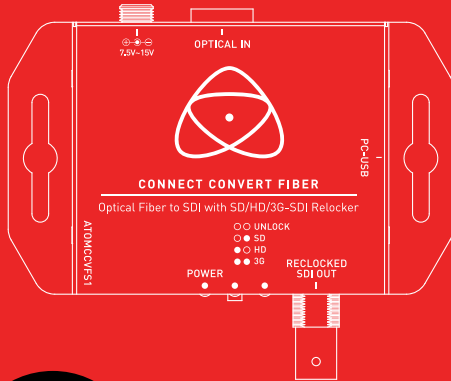

#ATOMCCVFS1

CONNECT CONVERT FIBER FIBER TO SDI

Converts Fiber to SDI for extremely long video runs exceeding the maximum length capable for SDI cable (200m) or a SDI repeater (400m).

€185

EX TAX

Included
Mounting Ears

Input

HDMI

SDI 12G/6G

SDI 3G

SD/HD-SDI

BNC (REF)

LTC

Analog Video

Stereo Minijack

Fiber

Processing / Physical

Scale to HDp60

Sync

Embed Timecode

i>p Conversion

Lockable HDMI