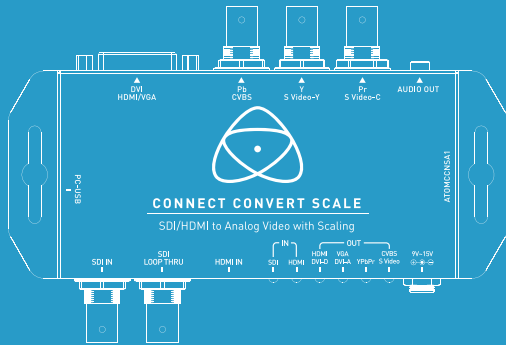

#ATOMCCNSA1

CONNECT CONVERT SCALE

SDI/HDMI TO ANALOG

Connect 3G/HD/SD-SDI and HDMI video sources to Composite/S-Video, Analogue DVI and Component devices, with resolution and frame scaling up to 1080p60.

€350
EX TAX

Included
Mounting Ears

Input

- HDMI
- SDI 12G/6G
- SDI 3G
- SD/HD-SDI
- BNC (REF)
- LTC
- Analog Video
- Stereo Minijack
- Fiber

Processing / Physical

- Scale to HDp60
- Sync
- Embed Timecode
- i>p Conversion
- Lockable HDMI

Output

- HDMI
- SDI 12G/6G
- SDI 3G
- SD/HD-SDI
- BNC (REF)
- LTC
- Analog Video
- Stereo Minijack
- Fiber